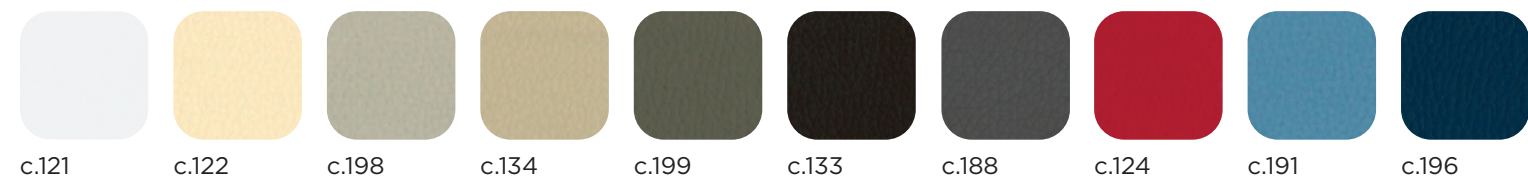

TESSUTI | FABRICS

Sunny cod.2713