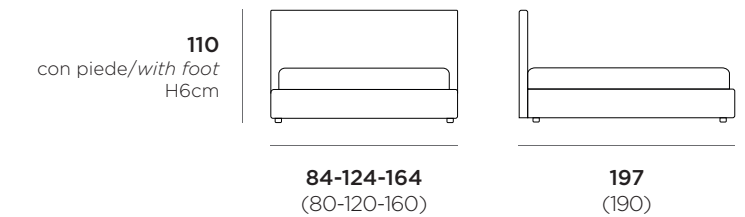

*Piede standard: art. 5701 se all'ordine non è specificata la preferenza. Altri piedi disponibili senza sovrapprezzo a pag. 6.
*Standard foot: cod. 5701 if no preference is specified in the order. Other feet are available without additional charge on page 6.

• COMPACT_80 - rete cm 74x186 - materasso consigliato cm 80x190 / COMPACT_80 - bed base cm 74x186 - suggested mattress cm. 80x190.
• COMPACT_120 - rete cm 114x186 - materasso consigliato cm 120x190 / COMPACT_120 - bed base cm 114x186 - suggested mattress cm. 120x190.
• COMPACT_160 - rete cm 154x186 - materasso consigliato cm 160x190 / COMPACT_160 - bed base cm 154x186 - suggested mattress cm. 160x190.