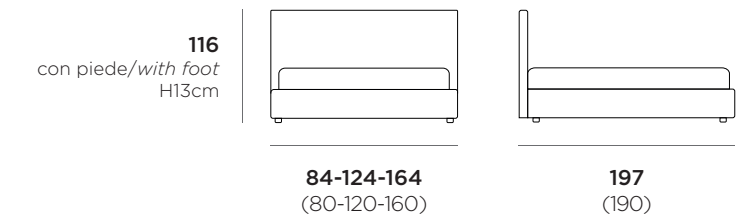

*Piede standard: art. 5701 se all'ordine non è specificata la preferenza. Altri piedi disponibili senza sovrapprezzo a pag. 6.
*Standard foot: cod. 5701 if no preference is specified in the order. Other feet are available without additional charge on page 6.
• COMPACT_80 - rete cm 74x186 - materasso consigliato cm 80x190 / **COMPACT_80 - bed base cm 74x186 - suggested mattress cm 80x190.**
• COMPACT_120 - rete cm 114x186 - materasso consigliato cm 120x190 / **COMPACT_120 - bed base cm 114x186 - suggested mattress cm 120x190.**
• COMPACT_160 - rete cm 154x186 - materasso consigliato cm 160x190 / **COMPACT_160 - bed base cm 154x186 - suggested mattress cm 160x190.**